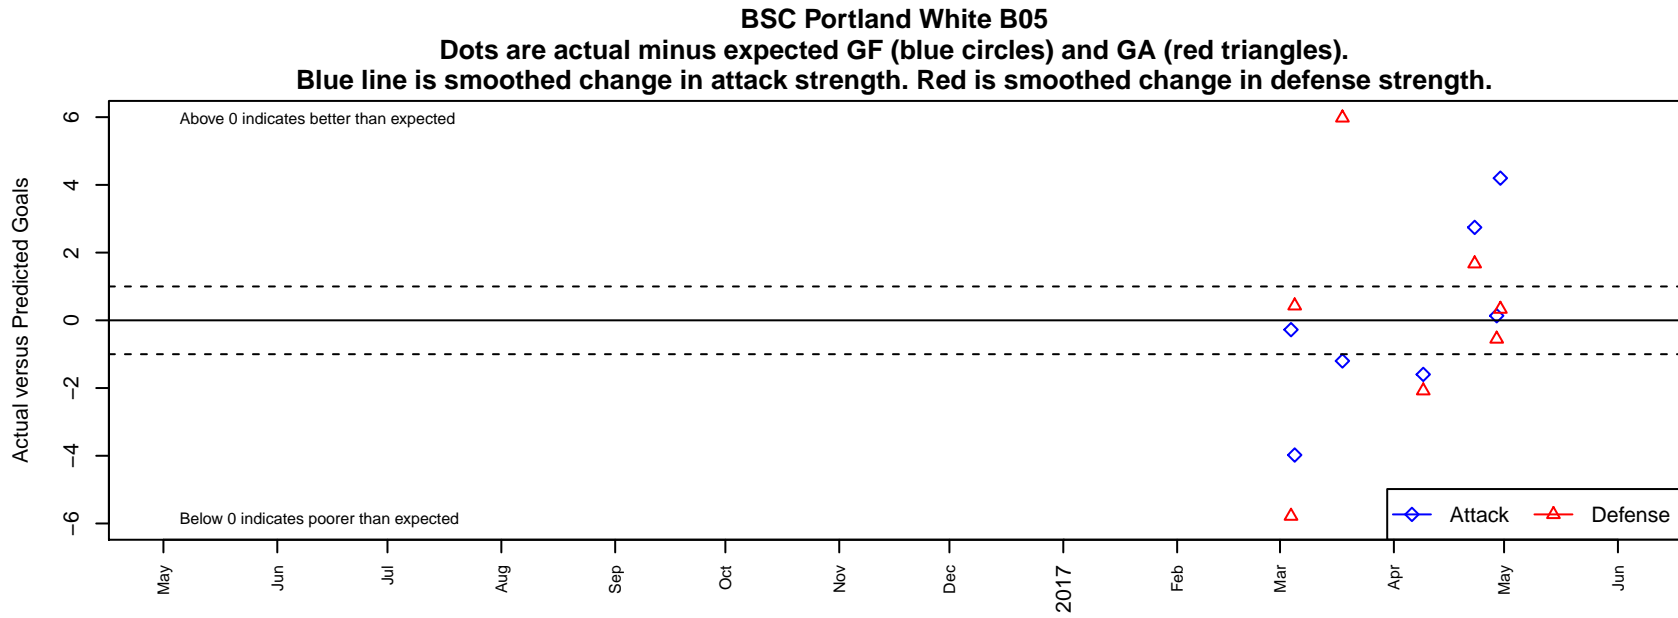

# BSC Portland White B05

Bridlemile SC Portland  
Portland, OR  
B05 total strength=260  
attack=0.36 defense=0.06  
spr league = Spr OYS B05 Div 2 Blue

alt names used:  
BSC 05B White

Venues played:  
2016 Spr OYS B05 Division 2 Blue